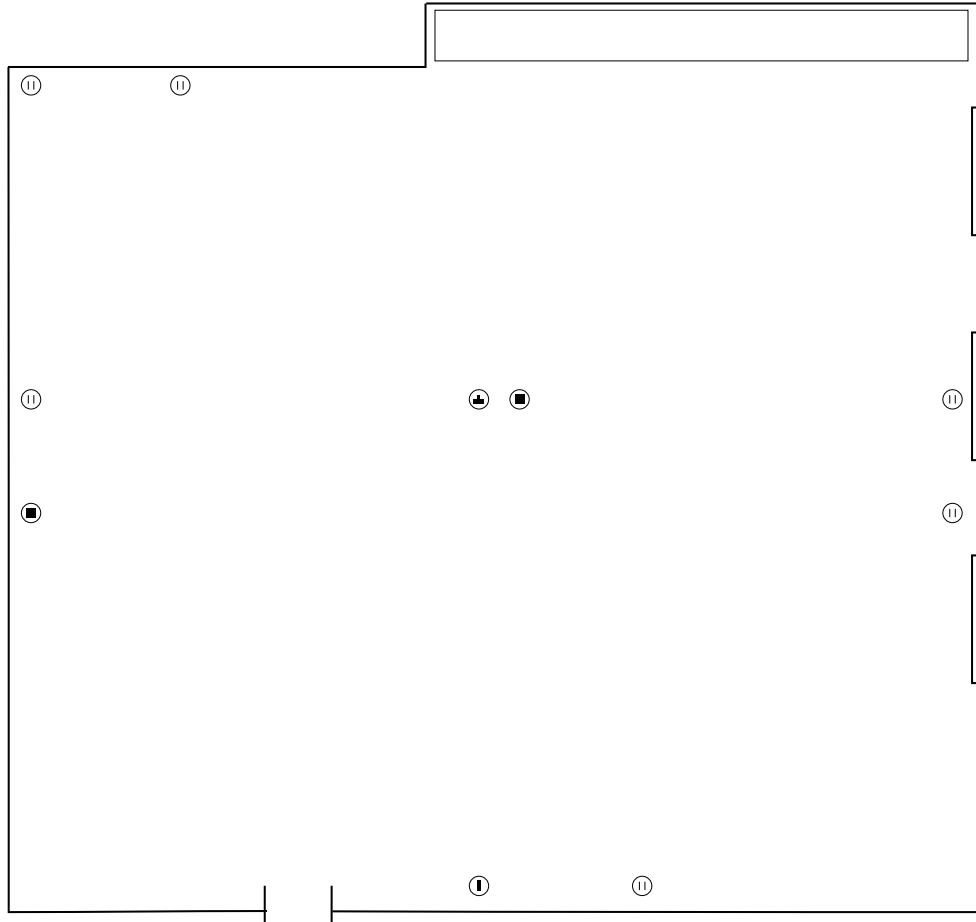

Arches Room

- - Data Access
- Ⓜ - Electrical Outlet
- Ⓛ - Light Switch
- Ⓜ - Telephone Jack

Specifications

Dimensions: (LxWxH) 24' x 19' x 12'

Square Footage: 456 sq. ft.

Seating

Banquet	32
Classroom	24
Hollow Square	12
Reception	47
Theatre	50